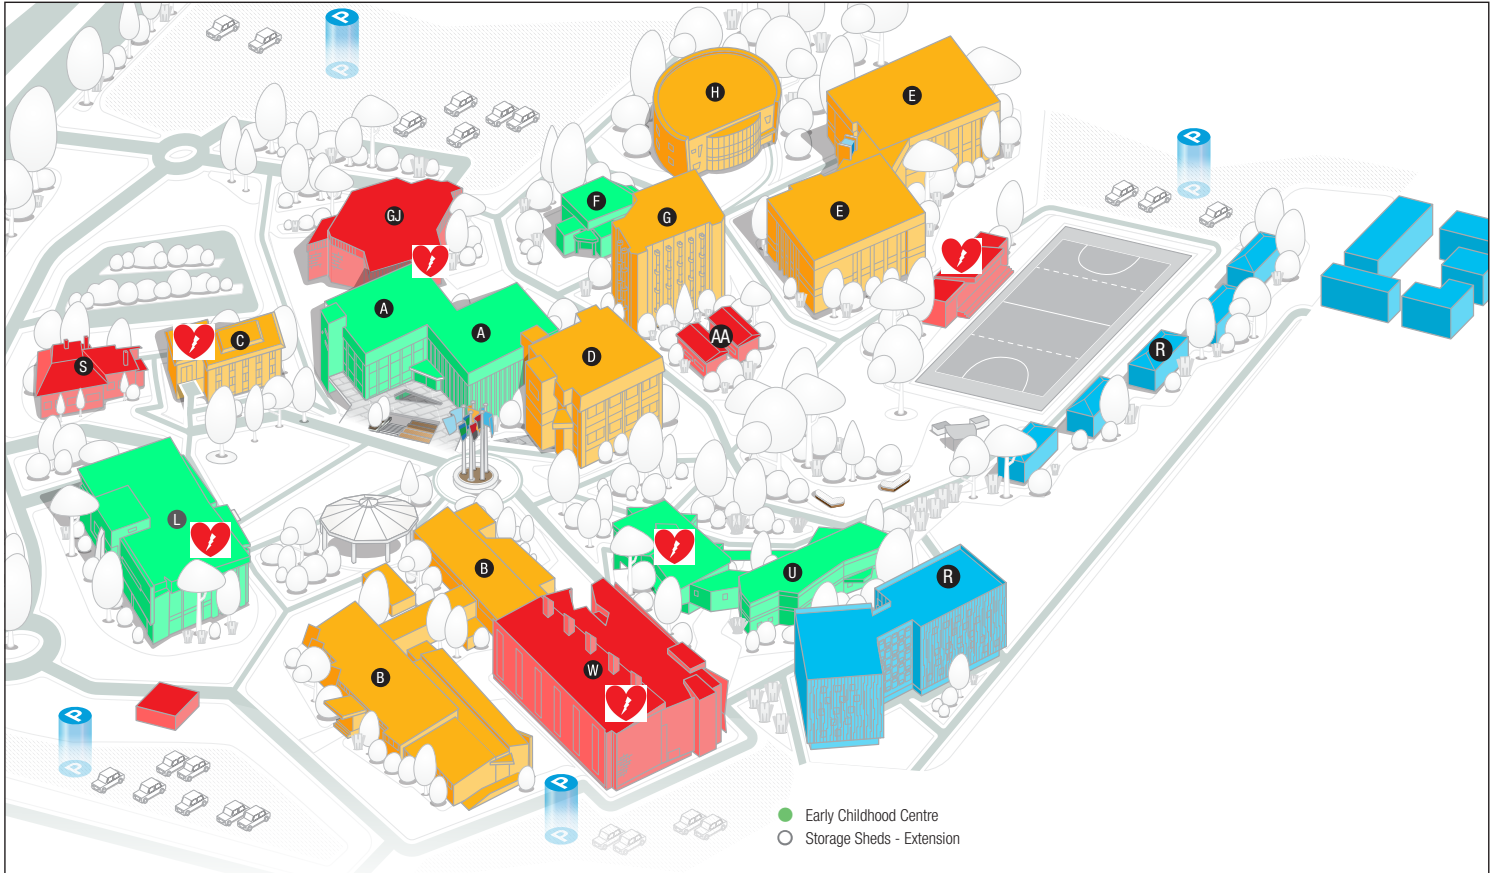

Peninsula campus

Closed

- George Jenkins Theatre
- W Building
- Struan House
- Workshop (Building 611)
- Storage sheds
- Storage Sheds – Extension
- Health and Wellbeing Centre
- B Portables
- A Portables
- Hockey Pavilion

Open

- L Building
- U Building
- A Building
- F Building
- Early Childhood Centre

Open – with restricted staff swipe access

- B Building
- C Building
- D Building
- G Building
- E Building
- H Building

Open – with restricted resident swipe access

- Student Residences (Bloom Street)
- Gillies Hall
- Student Village
- Lardner Road Residences

 Defibrillator Location