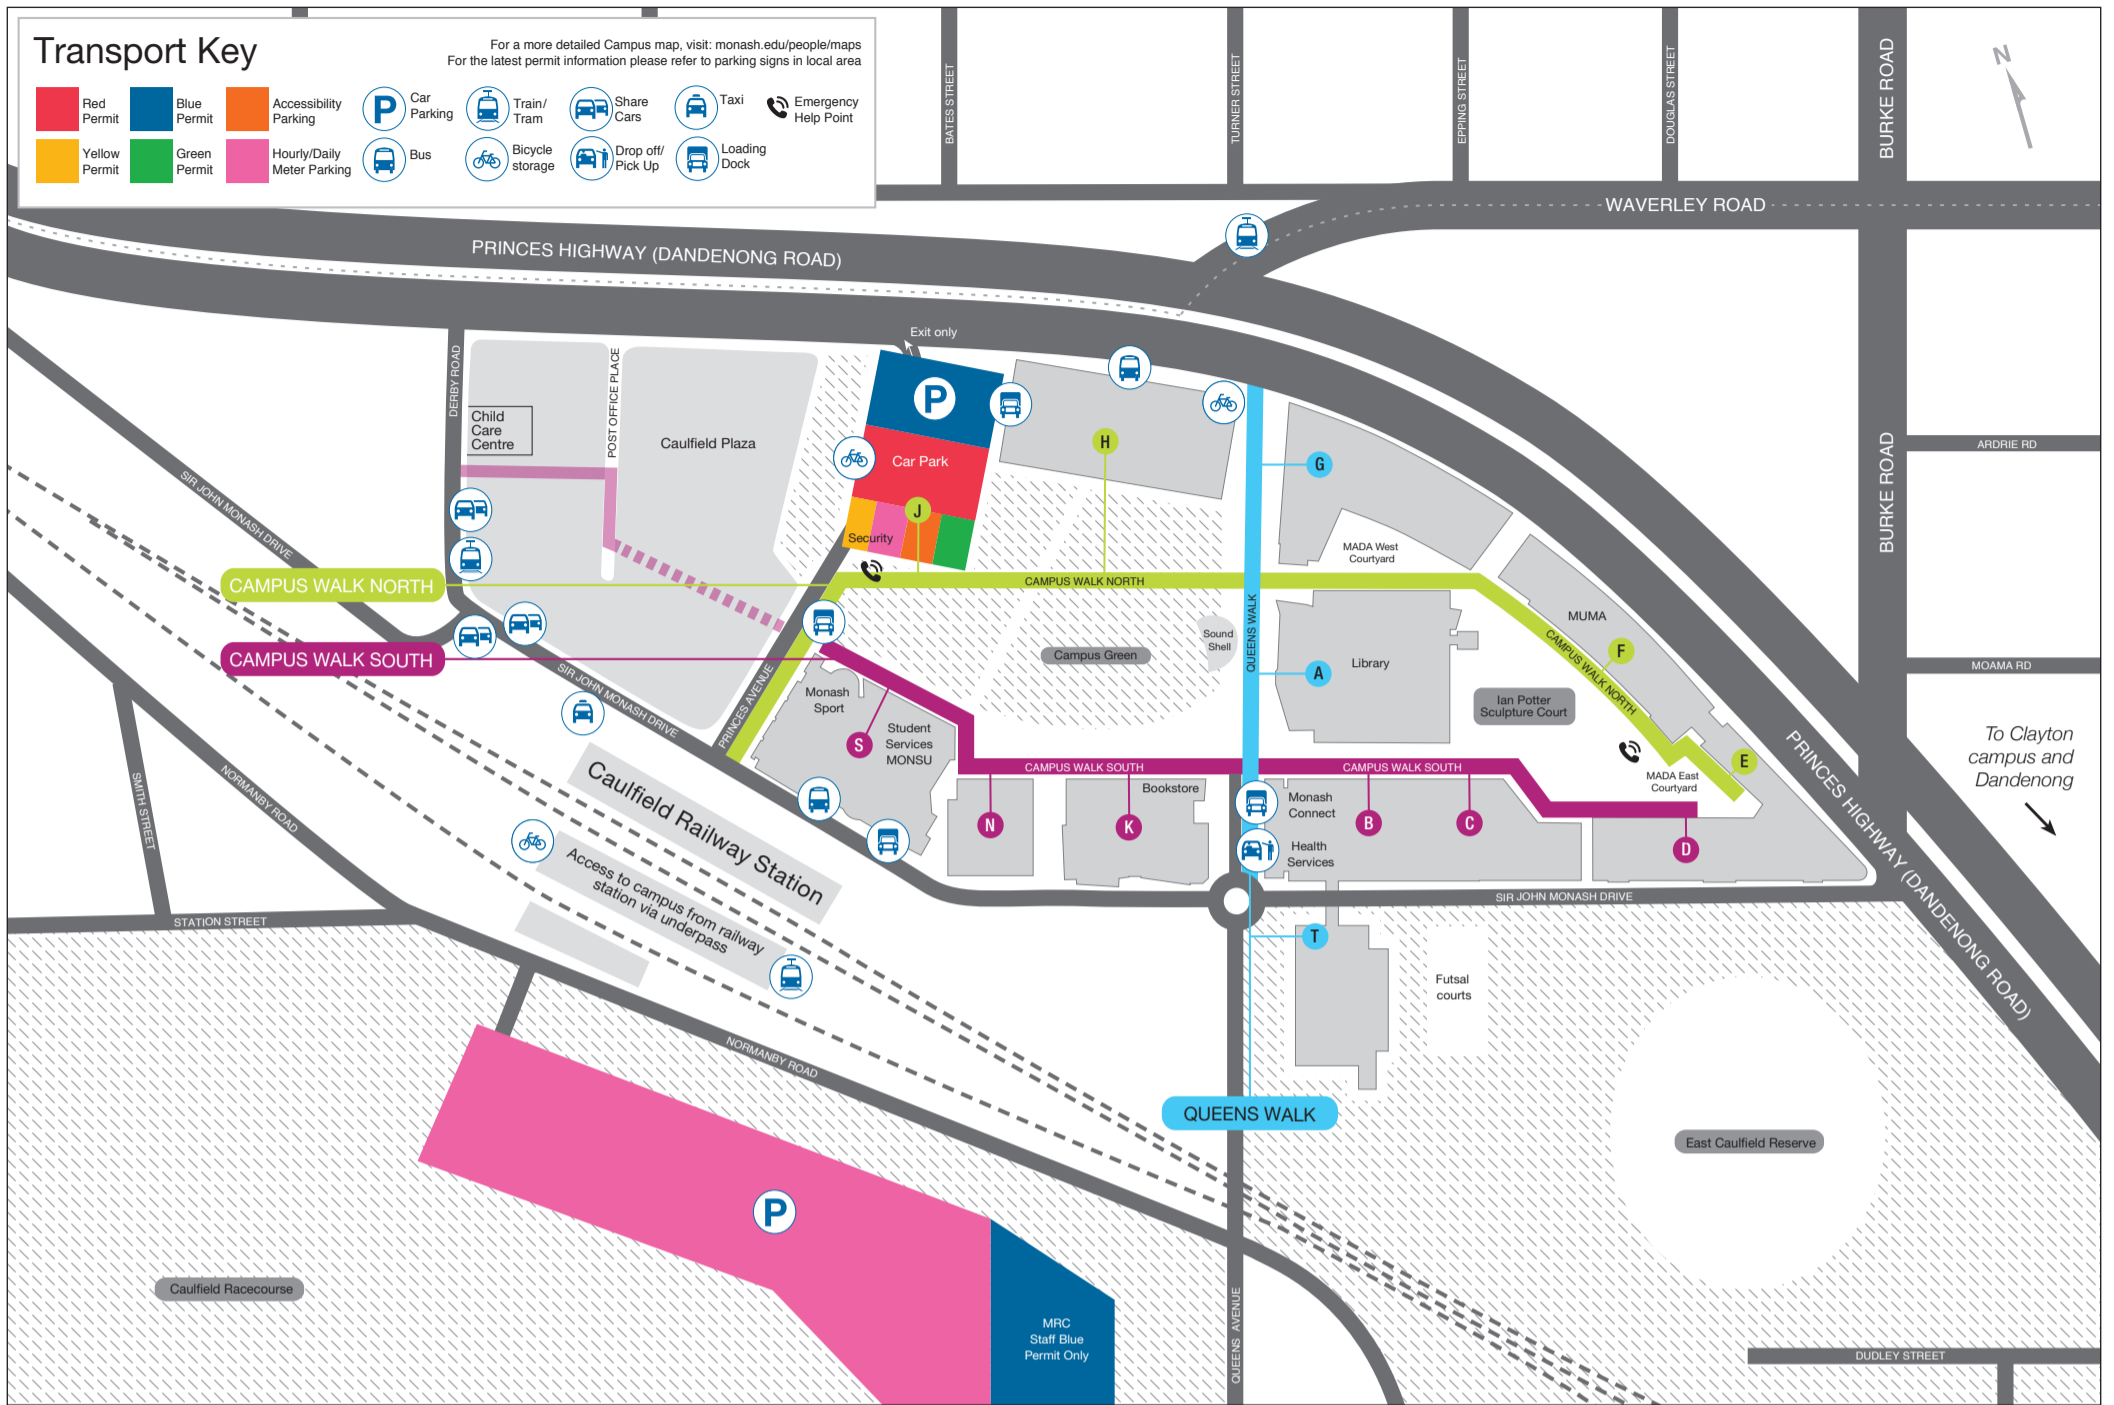

Monash University Caulfield campus

Building/Department Name	Address
Access Monash	F
Accounting	H
Architecture	F
Australian Centre for Jewish Civilisation	S
The Australia-Indonesia Centre	S
Australian National Data Service	T
Banking and Finance	H
Buildings and Property	T
Business Law and Taxation	S
The Campus Bookstore	K
Career Connect	B
Childcare Centre (Monash Caulfield Child Care Centre)	22-24 Derby Road, Caulfield East
Design	G
Econometrics and Business Statistics	H
Economics	H
English Connect	T
eSolutions	F
Fine Arts	B, C, D, E
General computer labs	T
Health Services	B
Industrial Design	G
Information Technology	H
Interior Architecture	E
IT computer labs	B, K, T
Languages, Literatures, Cultures and Linguistics	H
Library	A
MADA Gallery	D
Management	N
Marketing	S
Media, Film and Journalism	B, C
Monash Asia Institute	S

Major Lecture Theatres	Address
B214, B215, B218	B, Level 2
C302A, C302B, C303	C, Level 3
E224	E, Level 2
F201	F, Level 2
F604, F605, F606, F607	F, Level 6
HB40, HB32, HB39, HB36	H, basement
H125, H126	H, Level 1
H235, H237, H238	H, Level 2
K309, K321	K, Level 3
N305, N306, N322	N, Level 3
S230, S232	S, Level 2

Loading Docks	Address
Building H, off Princes Highway (Dandenong Road)	H
Building B, off Queens Walk	B
Building S, off Sir John Monash Drive	S

Public Transport	Address
Bus Interchange	Sir John Monash Drive
Caulfield Railway Station	Station Street/Normanby Road
Free inter-campus shuttle bus (to/from Clayton campus)	Princes Highway, H
Tram stop	Princes Highway/Waverley Road

Bicycle Storage	Address
Multilevel car park, Level 1	J
Parkiteer bicycle storage, Caulfield Railway Station	

Taxis	Address
Taxi Rank	Sir John Monash Drive near Princes Avenue

Share Cars	Address
Flexicar Car Share	Sir John Monash Drive, outside 7-Eleven
Flexicar Car Share	Corner Sir John Monash Drive and Derby Road
GoGet Car Share	Sir John Monash Drive, near Derby Road