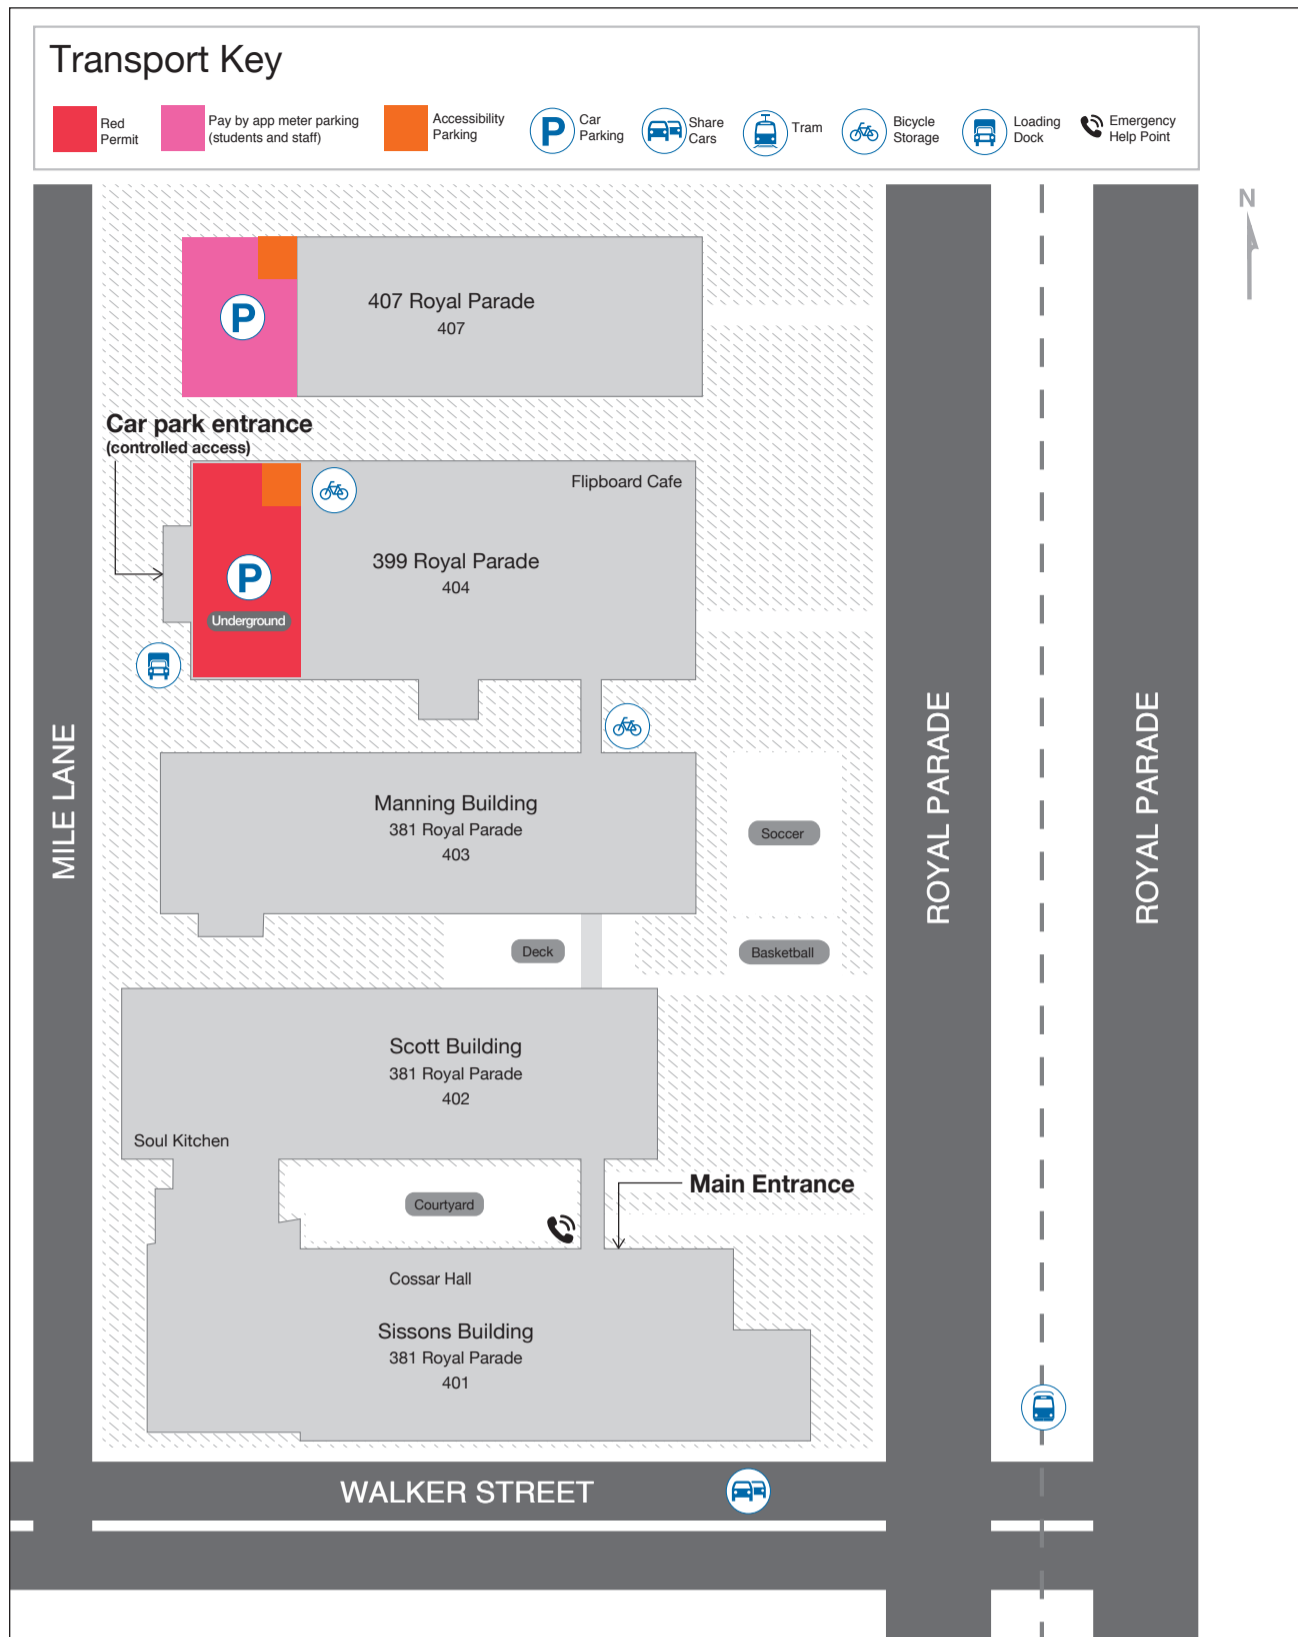

Monash University Parkville campus

Department/Location Name	Building, Level
Buildings and Property	Manning Building, G
Centre for Drug Candidate Optimisation	399 Royal Parade, 2
Centre for Medicine Use and Safety	407 Royal Parade, 1
CL Butchers Pharmacy Library	Manning Building, G
Cossar Hall	Sissons Building, G
Dean's Meeting Room (G19)	399 Royal Parade, G
Drug Delivery, Disposition and Dynamics	Scott Building, 2
	Manning Building, 2
	399 Royal Parade, 4
Drug Discovery Biology	399 Royal Parade, 3
	Manning Building, 3
eSolutions	399 Royal Parade, G
Medicinal Chemistry	399 Royal Parade, 1
	Manning Building, 2, 4
Monash Institute of Pharmaceutical Sciences	399 Royal Parade, G
Office of the Dean and General Manager	399 Royal Parade, G
Pharmacy and Pharmaceutical Sciences Foundation	399 Royal Parade, G
Pharmaceutical Society of Australia	Sissons Building, 1
Professional practice suites 1 and 2	Scott Building, 1
Reception	Sissons Building, G
Security	Scott Building, G
Student services/Monash Connect	Sissons Building, G
Retail	
Flipboard Cafe	399 Royal Parade, G
Soul Kitchen	Scott Building, G
Major Lecture Theatres and Meeting Spaces	
Collaborative learning spaces 1-6	Scott Building, 1
Large Meeting Room (505)	399 Royal Parade, 5
Lecture theatres 1, 2 and 5	Sissons Building, 1
Lecture theatre 3	Sissons Building, 2
Parking	
Underground parking (access from Mile Lane)	399 Royal Parade
407 Royal Parade (access from Mile Lane)	407 Royal Parade
Loading Docks	
399 Royal Parade, off Mile Lane	
Public Transport	
No.19 tram (North Coburg – Flinders Street Station)	Corner Walker Street and Royal Parade
Royal Park Train Station	Poplar Road, Parkville (10 min walk to campus)
Bicycle Storage	
Outdoor bike racks	Manning Building
Underground parking bike racks	399 Royal Parade
Share Cars	
Flexicar Car Share	Corner Walker Street and Royal Parade