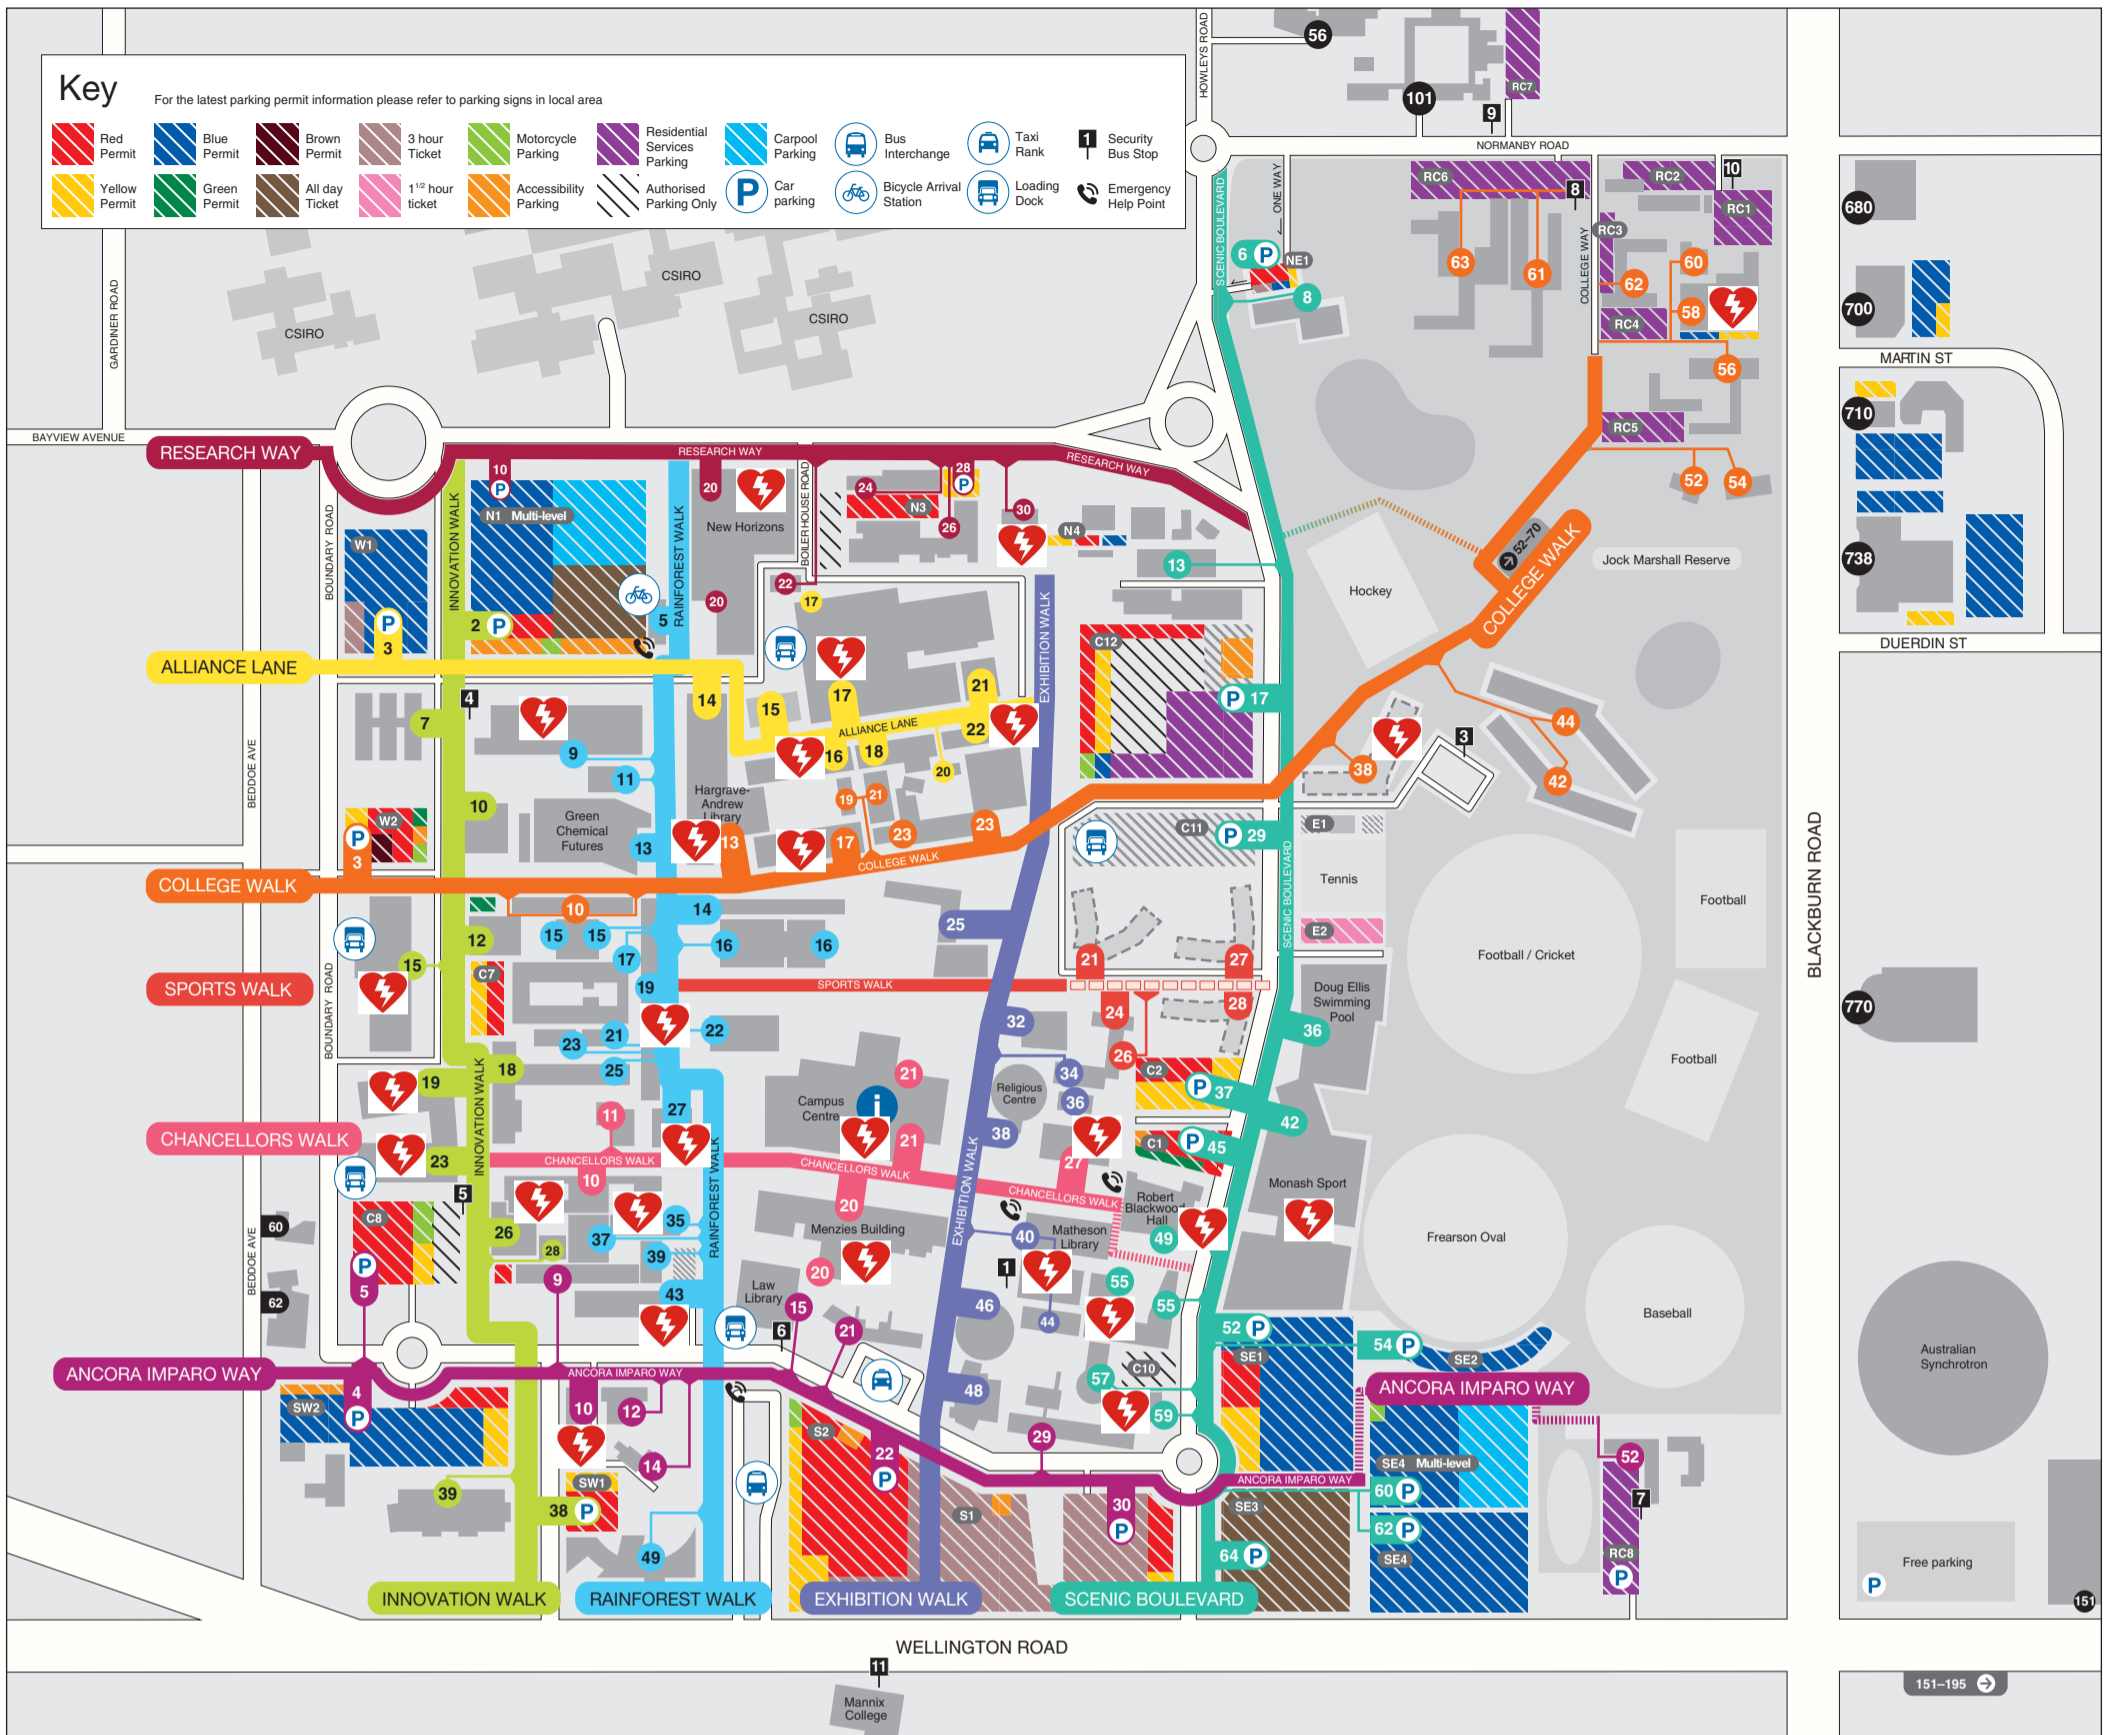

# Monash University Clayton campus

Building/dept. name & number	Address
Alexander Theatre (7)	48 Exhibition Walk
Australian Pulp and Paper Institute (59)	15 Alliance Lane
Bicycle Arrival Station - James Gormley (80A)	5 Rainforest Walk
Biochemistry Laboratories (16)	11 Chancellors Walk
Biological Sciences (18)	25 Rainforest Walk
Biological Sciences Lecture Theatres S7-S8 (21)	21 Rainforest Walk
Biology (17)	18 Innovation Walk
Boiler House (38)	22 Research Way
Campus Centre (10)	21 Chancellors Walk
Central Science Block (19)	19 Rainforest Walk
Chancellery Building A (3A)	27 Chancellors Walk
Chancellery Building B (3B)	36 Exhibition Walk
Chancellery Building C (3C)	34 Exhibition Walk
Chancellery Building D (3D)	26 Sports Walk
Chancellery Building E (3E)	24 Sports Walk
Chemistry (23)	17 Rainforest Walk
Doug Ellis Swimming Pool (1)	36 Scenic Boulevard
Education (6)	29 Ancora Imparo Way
Engineering 31 (31)	17 College Walk
Engineering 33 (33)	19 College Walk
Engineering 35 (35)	16 Alliance Lane
Engineering 36 (36)	18 Alliance Lane
Engineering 36A (36A)	20 Alliance Lane
Engineering 37 (37)	17 Alliance Lane
Engineering 69 (69)	22 Alliance Lane
Engineering 72 (72)	14 Alliance Lane
Engineering Examination Halls, EH1-EH4 (60)	23 College Walk
Facilities and Services Portables (40P)	24 Research Way
Facilities and Services, Central Store, Transport and Mail (56)	30 Research Way
Facilities and Services (40)	26 Research Way
Faculty of Information Technology (63)	25 Exhibition Walk
Faculty of Medicine Offices (64)	43 Rainforest Walk
Faculty Teaching - MBBS (15)	27 Rainforest Walk
First Year Biology (22)	23 Rainforest Walk
Gallery Building (55)	21 Ancora Imparo Way
Green Chemical Futures (86)	13 Rainforest Walk
Hargrave-Andrew Library (30)	13 College Walk
Information Services (67)	44 Exhibition Walk
Japanese Studies Centre (54)	12 Ancora Imparo Way
Jock Marshall Reserve	
Environmental Laboratories (42)	52 College Walk
John Monash Science School (84)	39 Innovation Walk
Krongold Centre (5)	57 Scenic Boulevard
Law Building (12)	15 Ancora Imparo Way
Law Library (12)	15 Ancora Imparo Way