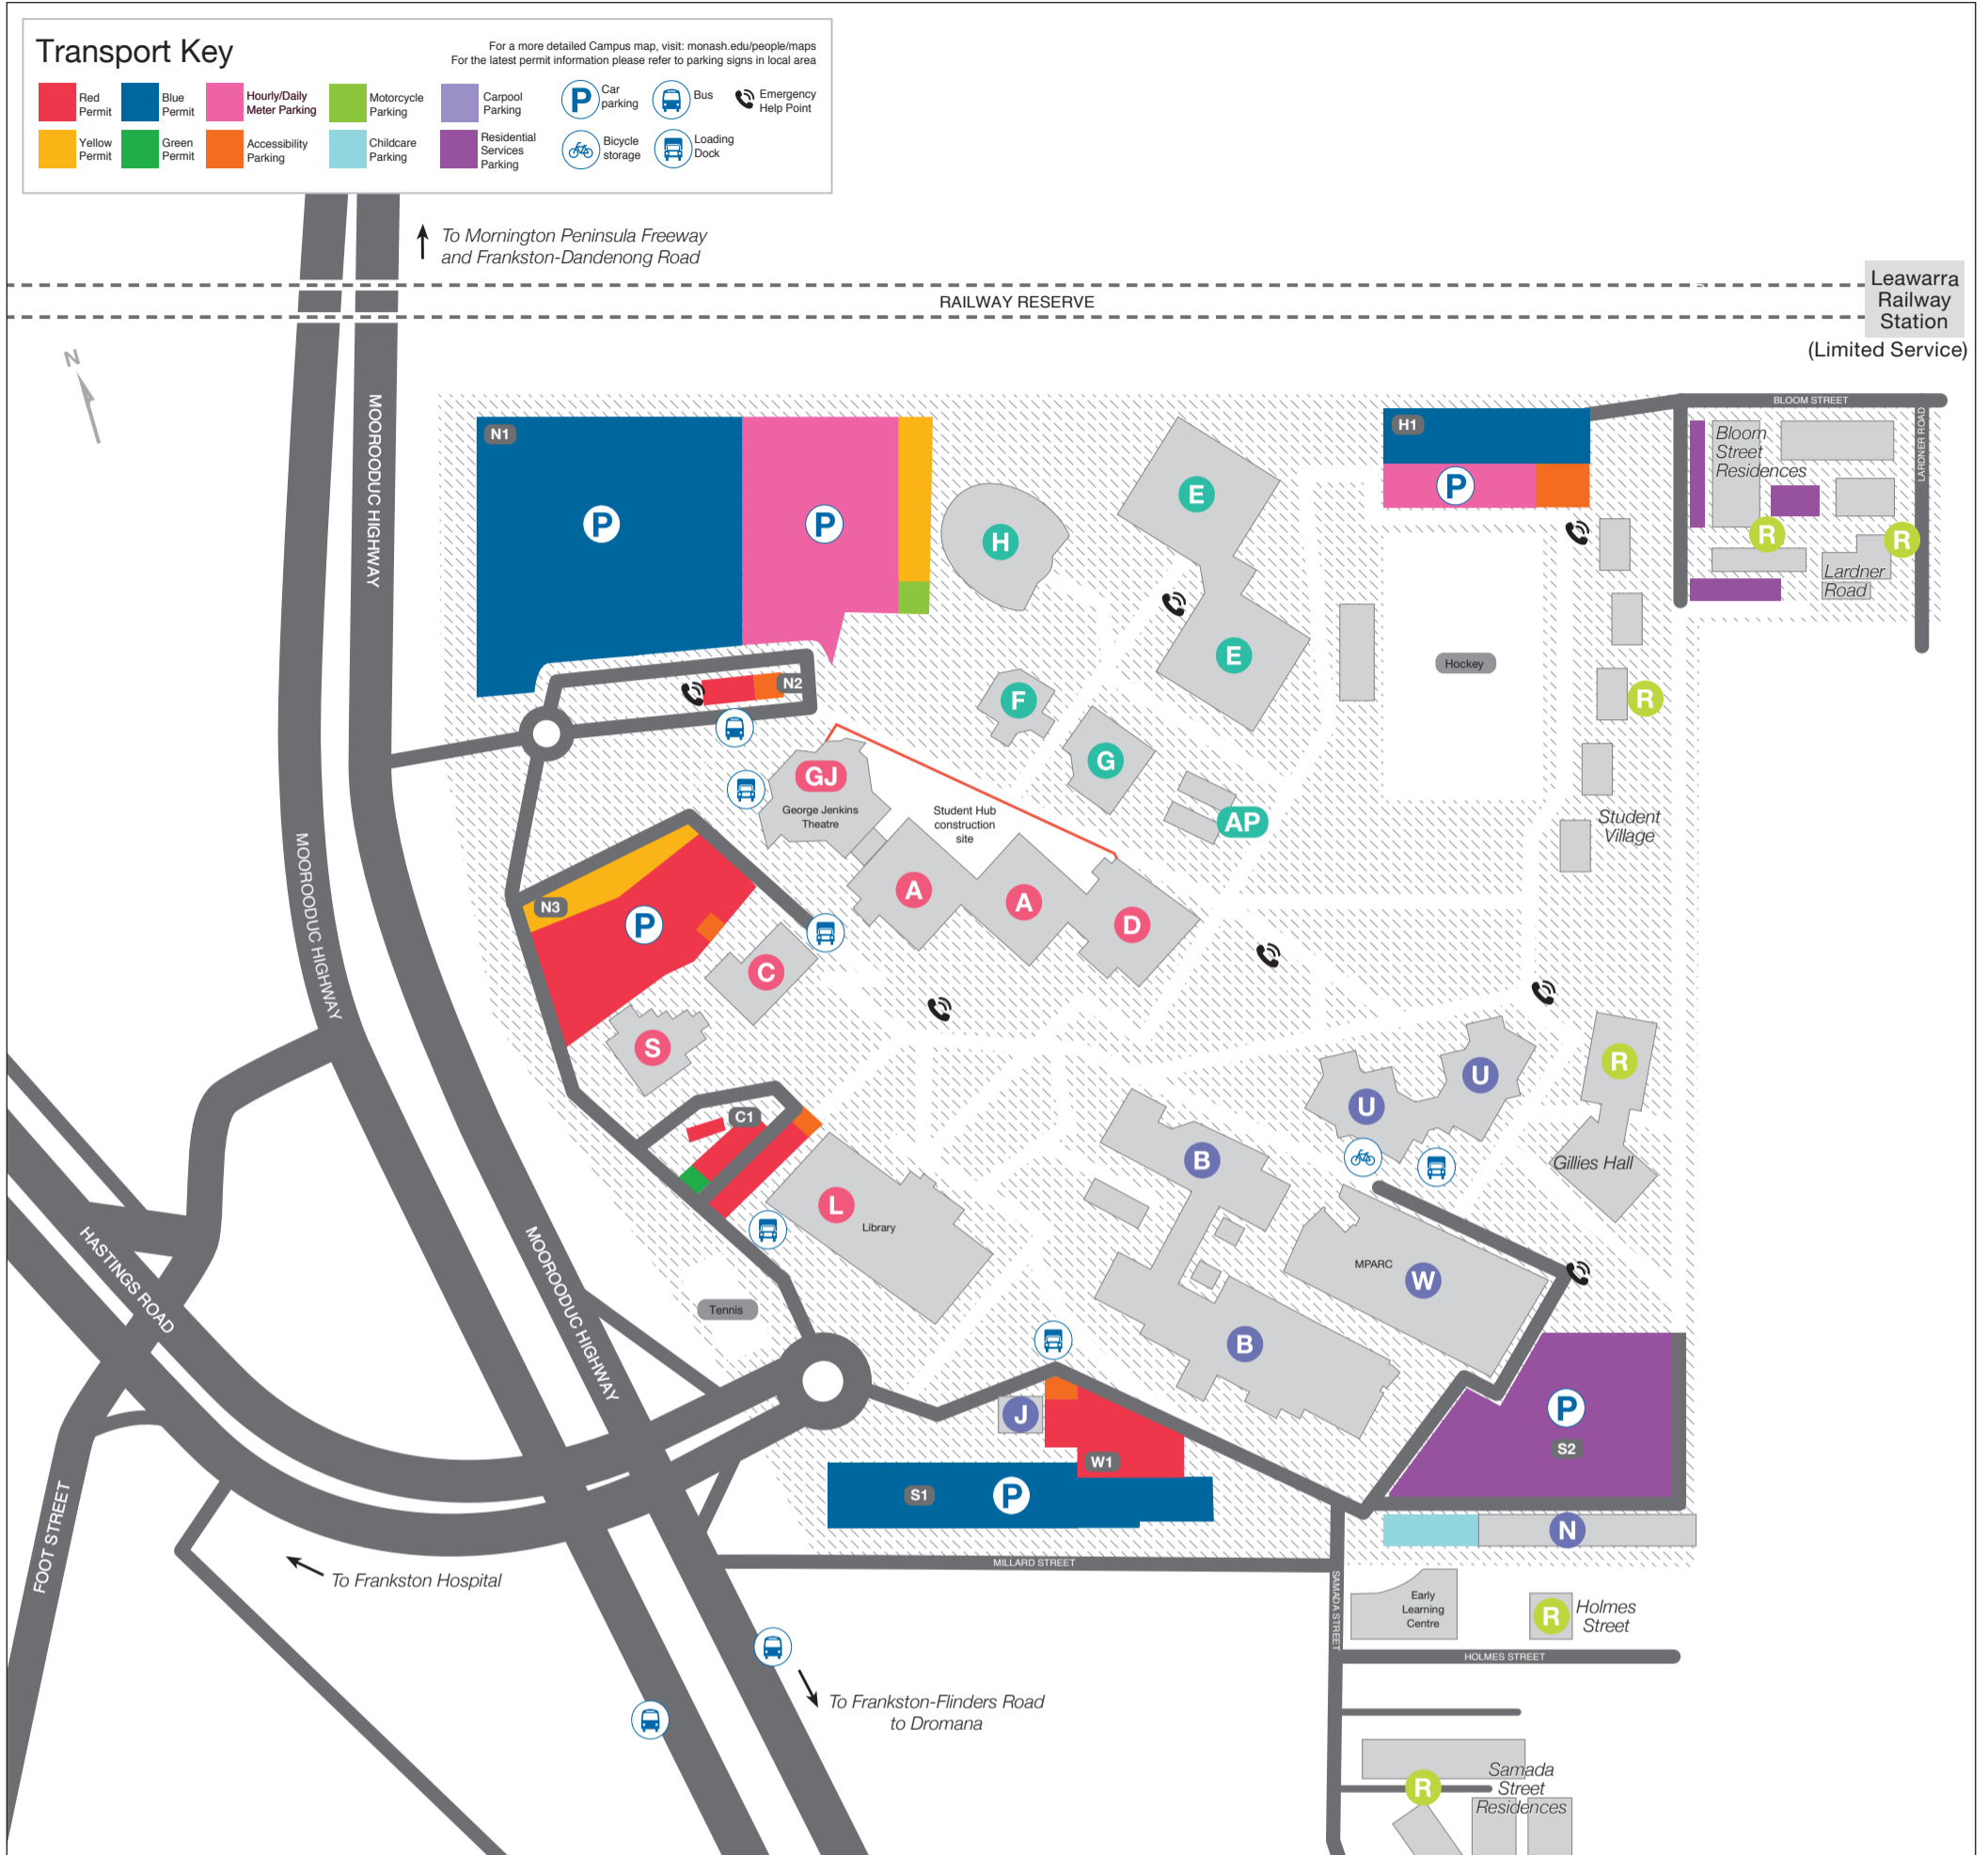

Monash University Peninsula campus

Parking	Building/Department Name	Address
North 1 car park	Administration	C
North 2 car park	Buildings and Property	C
North 3 car park	Business and Economics	D
Administration car park	Campus Business Lounge	S
South 1 car park	Career Connect	A
South 2 car park	Community Emergency Health and Paramedic Practice	H
West car park	Education	A
Hockey car park	eSolutions	A
	George Jenkins Theatre	GJ
	Health Services	U
	Indigenous Student Lounge	S
	Library	L
	Monash Connect	C
	Monash Peninsula Activity & Recreation Centre (MPARC)	W
	Monash Residential Services (MRS)	C
	Monash Sport	W
	Nursing and Midwifery	E
	Occupational Therapy	G
	Physiotherapy	B

Portables	Residences	Retail	Major Lecture Theatres
AP101-AP106	Bloom Street	Bookshop	A1.17
School of Primary and Allied Health Care	Holmes Street	Café	A2.16
Security	Lardner Road	The George Café	A4.16
Struan Postgraduate Centre	Samada Street	Seahorse Tavern	A4.41
Student Union (MONSU)	Student Village		E2.09
Storage Sheds	Gillies Hall		F1.01
Windermere Early Learning Centre			
Workshop/maintenance			

Loading docks	Public Transport	Bicycle Storage
Building C	Free inter-campus Shuttle Bus (to/from Clayton campus)	MPARC Velopod
George Jenkins Theatre	Leaves from bus loop	Adjacent to MPARC, Building W
Building L	Frankston Station (Frankston line, running from Frankston to City)	
Building B	Beach Street/Fletcher Road (5 min bus ride to campus)	
Building U	Leawarra Station (Stony Point line, running between Frankston and Stony Point)	
	Lardner Road/Bloom Street	
	782 Frankston – Flinders via Coolart Road, Hastings bus service	
	Moorooduc Highway/Hastings Road	
	783 Frankston – Hastings via Coolart Road bus service	
	Moorooduc Highway/Hastings Road	
	775 Frankston – Lakewood via Heatherhill Road	
	Moorooduc Highway/Hastings Road	
	887 Monash University (Peninsula to Rosebud)	
	Leaves from campus bus loop	