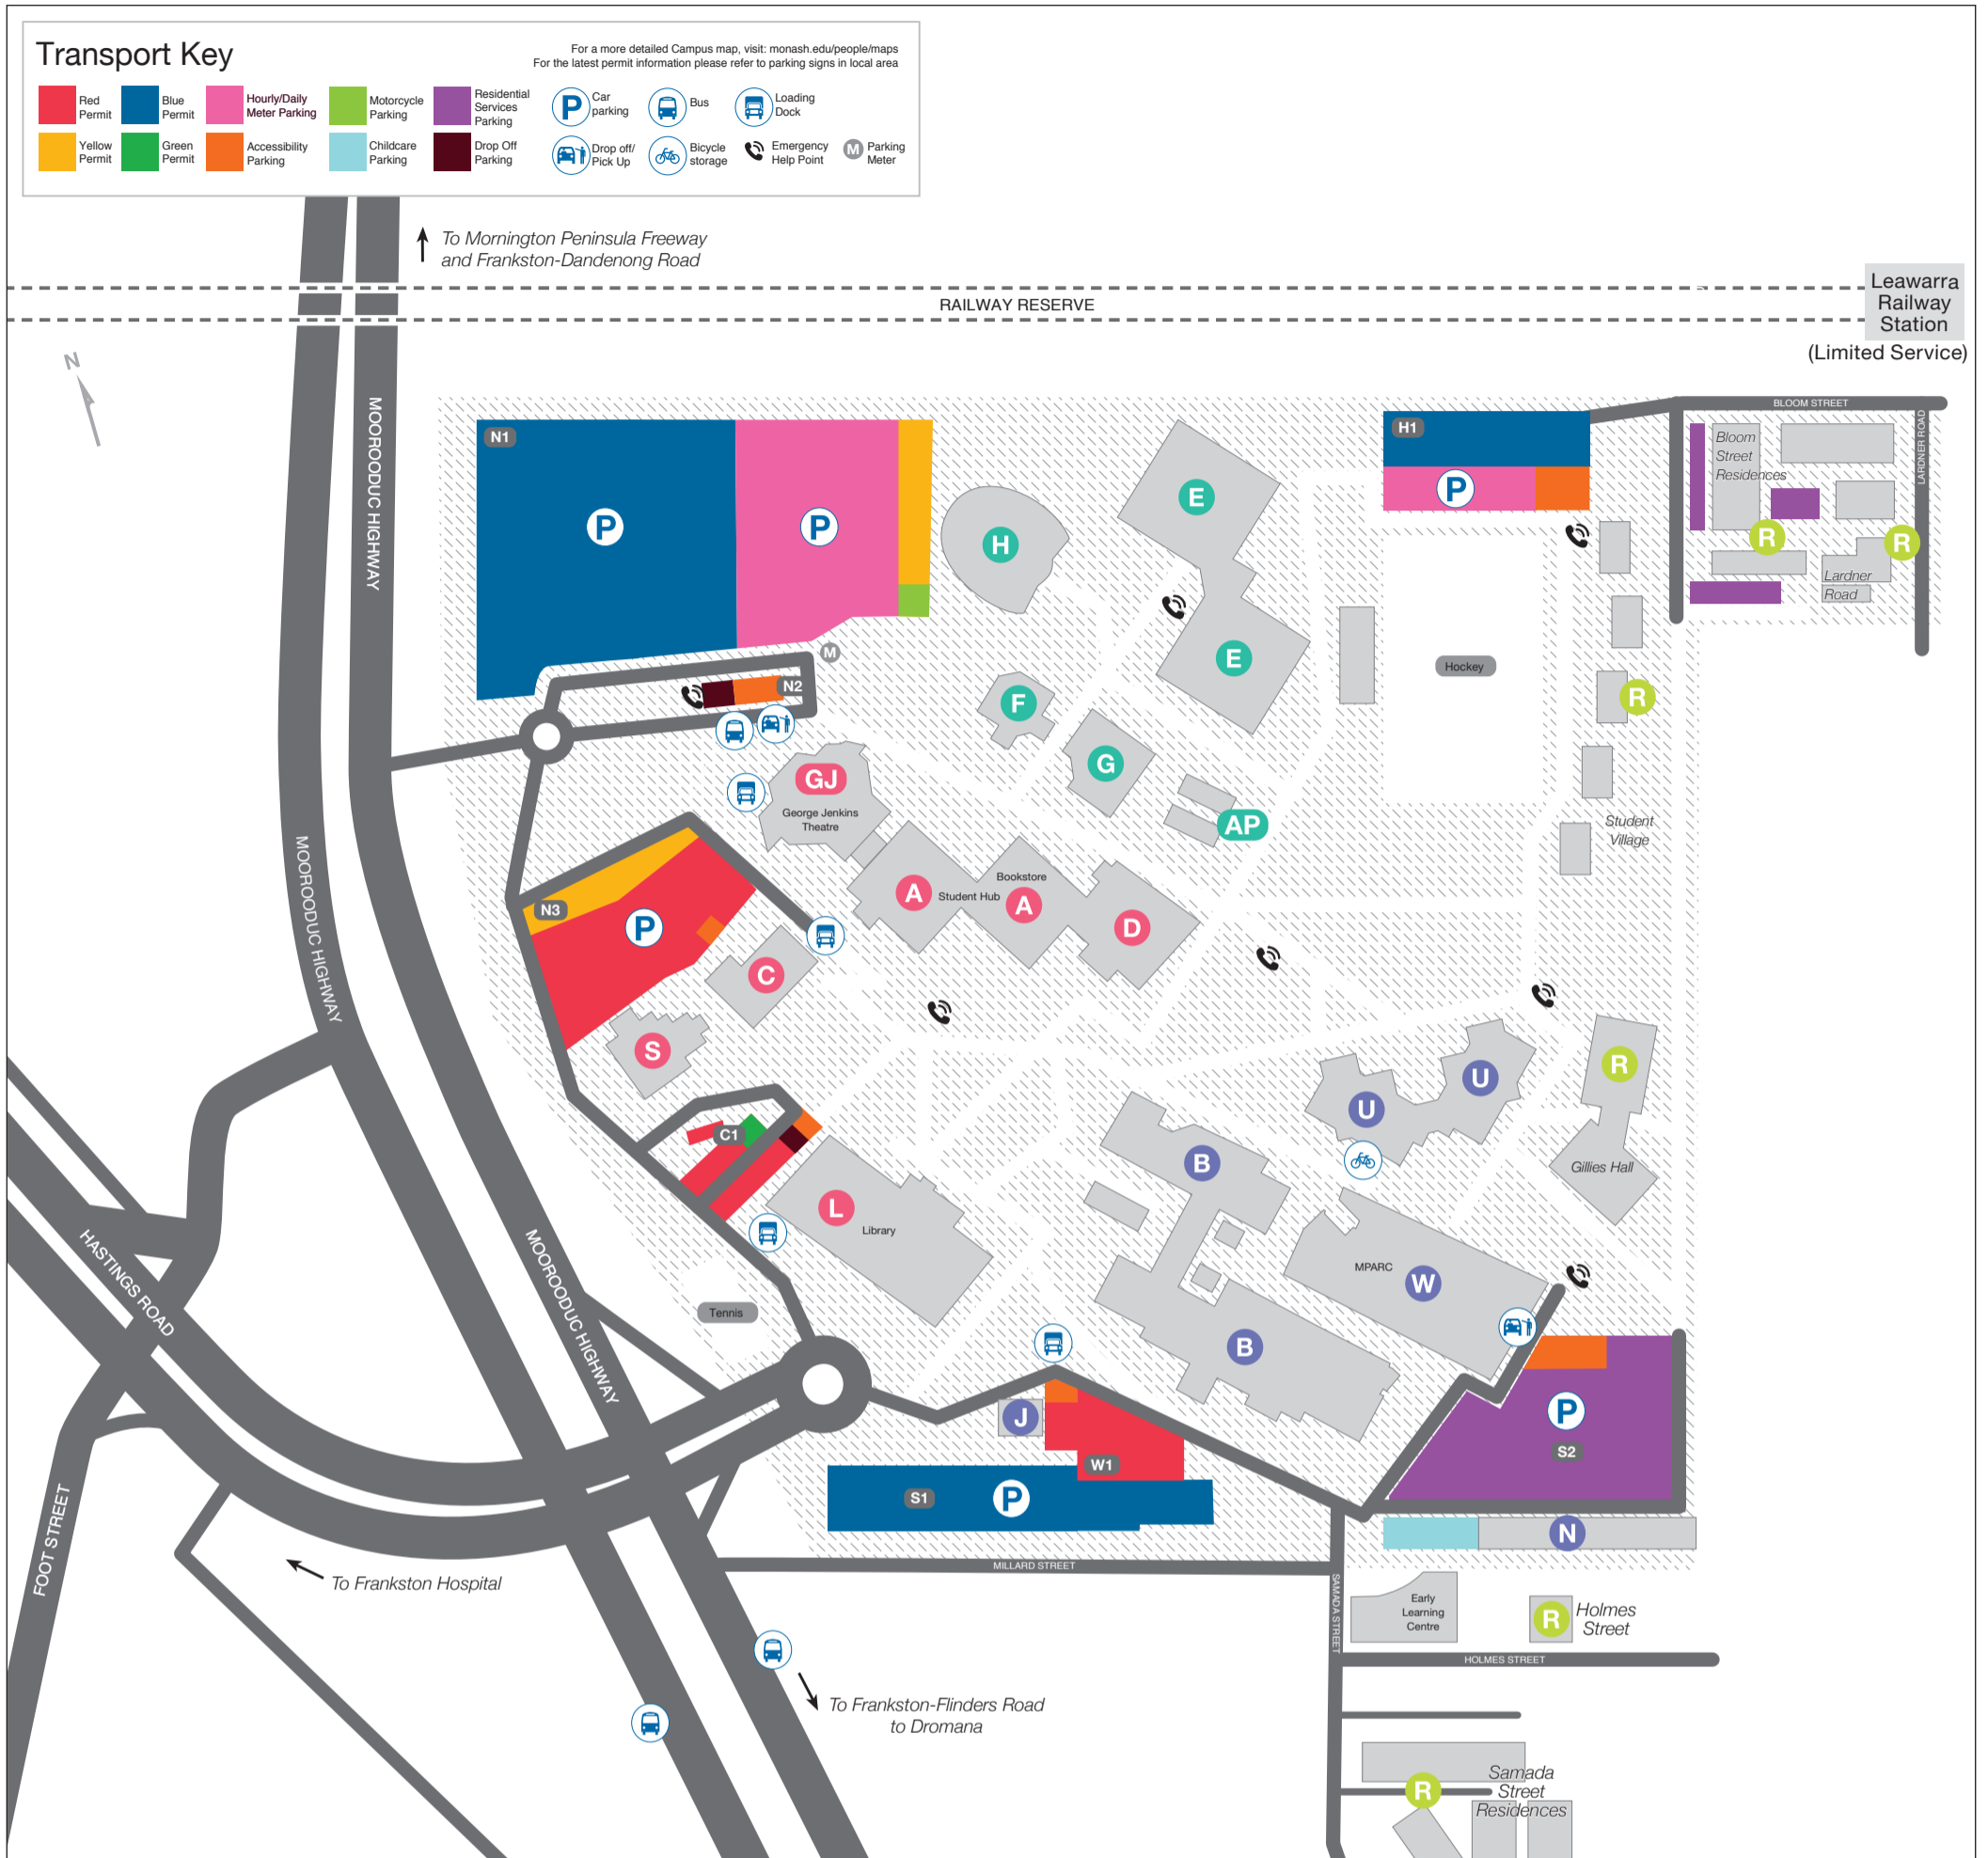

Monash University Peninsula campus

Parking	
North 1 car park	N1
North 2 car park	N2
North 3 car park	N3
Administration car park	C1
South 1 car park	S1
South 2 car park	S2
West car park	W1
Hockey car park	H1

Building/Department Name	Address
Administration	C ●
Buildings and Property	C ●
Business and Economics	D ●
Campus Business Lounge	S ●
Career Connect	A ●
Education	A ●
eSolutions	A ●
George Jenkins Theatre	GJ ●
Health Services	U ●
Indigenous Student Lounge	S ●
Library	L ●
Monash Connect	A ●
Monash Peninsula Activity & Recreation Centre (MPARC)	W ●
Monash Residential Services (MRS)	C ●
Monash Sport	W ●
Nursing and Midwifery	E ●
Occupational Therapy	G ●
Paramedicine	H ●
Physiotherapy	B ●

Portables AP101-AP106	AP ●
Quiet Room	AP ●
School of Primary and Allied Health Care	G ●
Security	C ●
Struan Postgraduate Studies Centre	S ●
Student Hub	A ●
Student Union (MONSU)	U ●
Storage Sheds	N ●
Windermere Early Learning Centre	1A Holmes Street ●
Workshop/maintenance	J ●

Residences	Address
Bloom Street	1 Bloom Street, R ●
Gillies Hall	R ●
Holmes Street	3 Holmes Street, R ●
Lardner Road	65, 67 Lardner Road, R ●
Samada Street	11 Samada Street, R ●
Student Village	1A Bloom Street, R ●

Retail	Address
Bookshop	A ●
Flipboard	A ●
Meeting Point	U ●
Seahorse Tavern	U ●

Major Lecture Theatres	Address
A1.17	A ●
A4.16	A ●
A4.41	A ●
E2.09	E ●
F1.01	F ●

Loading docks	
Building C	C ●
George Jenkins Theatre	GJ ●
Building L	L ●
Building B	B ●

Public Transport	
Free inter-campus Shuttle Bus (to/from Clayton campus)	Leaves from bus loop
Frankston Station (Frankston line, running from Frankston to City)	Beach Street/Fletcher Road (5 min bus ride to campus)
Leawarra Station (Stony Point line, running between Frankston and Stony Point)	Lardner Road/Bloom Street
782 Frankston – Flinders via Coolart Road, Hastings bus service	Moorooduc Highway/Hastings Road
783 Frankston – Hastings via Coolart Road bus service	Moorooduc Highway/Hastings Road
775 Frankston – Lakewood via Heatherhill Road	Moorooduc Highway/Hastings Road
887 Monash University (Peninsula to Rosebud)	Leaves from campus bus loop

Bicycle Storage	
MPARC Velopod	Adjacent to MPARC, Building W ●