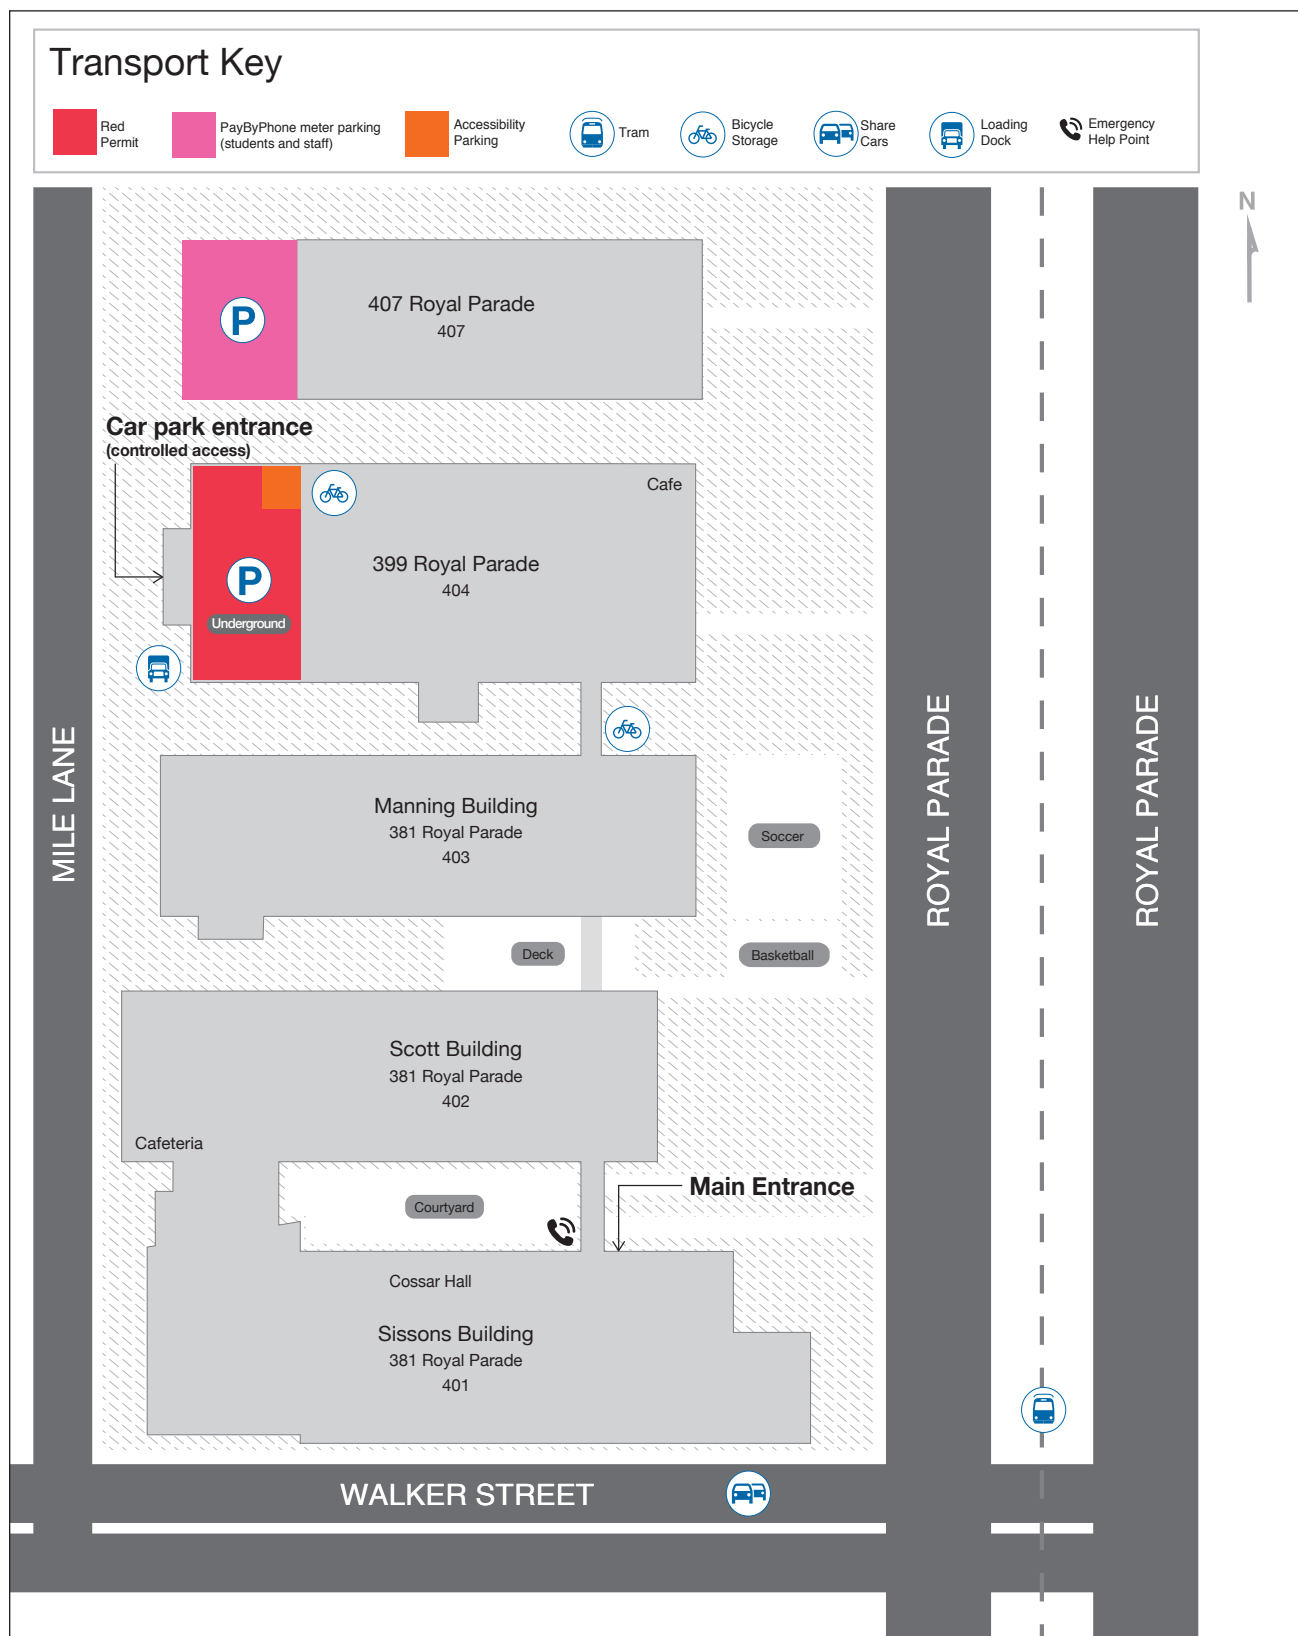

Monash University Parkville campus

Department Name

Building, Level

Buildings and Property	Manning Building, G
Centre for Drug Candidate Optimisation	399 Royal Parade, 2
Centre for Medicine Use and Safety	407 Royal Parade, 1
CL Butchers Pharmacy Library	Manning Building, G
Collaborative learning spaces 1-6	Scott Building, 1
Cossar Hall	Sissons Building, G
Dean's Meeting Room (G19)	399 Royal Parade, G
Drug Delivery, Disposition and Dynamics	Scott Building, 2
	Manning Building, 2
	399 Royal Parade, 4
Drug Discovery Biology	399 Royal Parade, 3
	Manning Building, 3
eSolutions	399 Royal Parade, G
Large Meeting Room (505)	399 Royal Parade, 5
Medicinal Chemistry	399 Royal Parade, 1
	Manning building, 2, 4
Monash Institute of Pharmaceutical Sciences	399 Royal Parade, G
Office of the Dean and General Manager	399 Royal Parade, G
Pharmacy and Pharmaceutical Sciences Foundation	399 Royal Parade, G
Pharmaceutical Society of Australia	Sissons Building, 1
Professional practice suites 1 and 2	Scott Building, 1
Reception	Sissons Building, G
Security	Scott Building, G
Student services/Monash Connect	Sissons Building, G

Retail

Café	399 Royal Parade, G
Cafeteria	Scott Building, G

Major Lecture Theatres

Lecture theatres 1, 2 and 5	Sissons Building, 1
Lecture theatre 3	Sissons Building, 2

Parking

Underground parking (access from Mile Lane)	399 Royal Parade
407 Royal Parade (access from Mile Lane)	407 Royal Parade

Loading Docks

399 Royal Parade, off Mile Lane

Public Transport

No.19 tram (North Coburg – Flinders Street Station)	Corner Walker Street and Royal Parade
Royal Park Train Station	Poplar Road, Parkville (10 min walk to campus)

Bicycle Storage

Outdoor bike racks	Manning Building
Underground parking bike racks	399 Royal Parade

Share Cars

Flexicar Car Share	Corner Walker Street and Royal Parade
--------------------	---------------------------------------