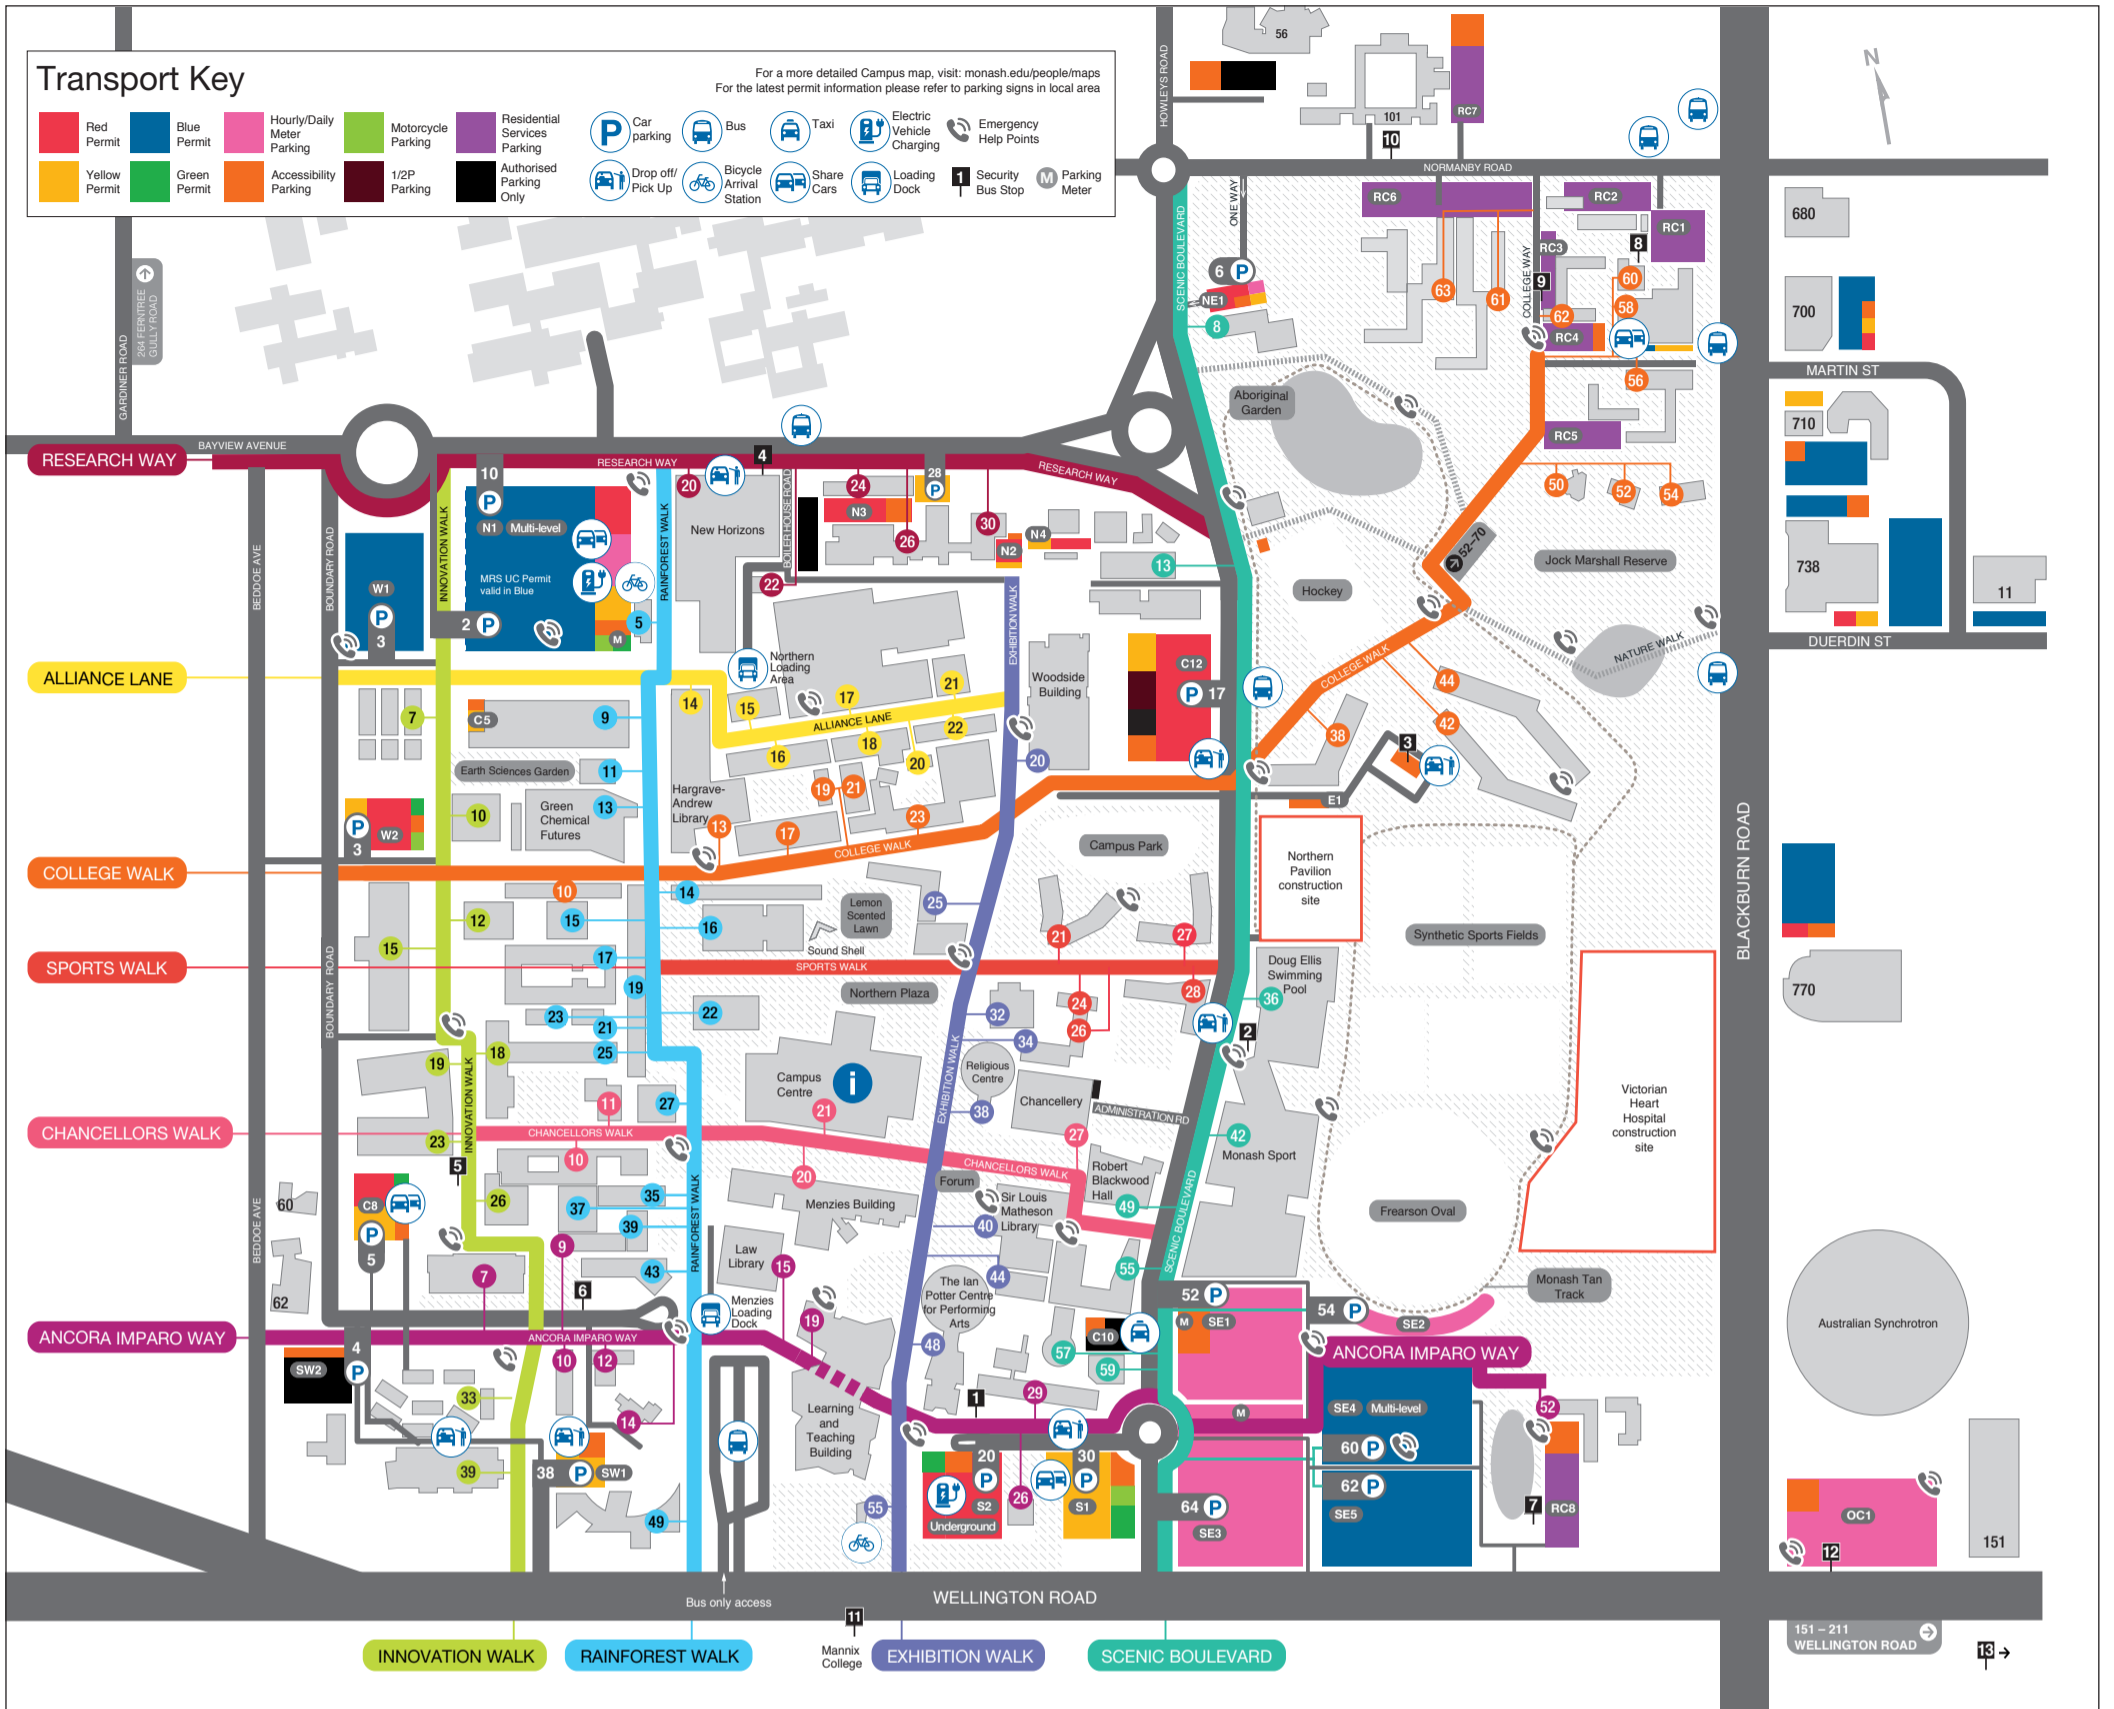

Monash University Clayton campus

Parking	Address
North-West Car Parks (enter via Gardiner Road and Bayview Avenue)	
Central Five (C5)	4 Innovation Walk
North One Multi-level – Ground level (N1)	10 Research Way
North One Multi-level – Upper levels (N1)	2 Innovation Walk
North Two (N2)	30 Research Way
North Three (N3)	28 Research Way
West One (W1)	3 Alliance Lane
West Two (W2)	3 College Walk
South-West Car Parks	
Central Eight (C8)	5 Ancora Imparo Way
South-west One (SW1)	38 Innovation Walk
South-west Two (SW2)	4 Ancora Imparo Way
North-East Car Parks (enter via Howleys Road and Normanby Road)	
Central Twelve (C12)	17 Scenic Boulevard
East One (E1)	Scenic Boulevard
North Four (N4)	32 Research Way
North-east One (NE1)	6 Scenic Boulevard
North-east Two (NE2)	Residential Carpark 7
North-east Three (NE3)	Residential Carpark 7
North-east Four (NE4)	Residential Carpark 3
North-east Five (NE5)	Residential Carpark 2
North-east Six (NE6)	Residential Carpark 1
North-east Seven (NE7)	Residential Carpark 4
North-east Eight (NE8)	Residential Carpark 5
South-East Car Parks (enter via Wellington Road)	
Chancellery Underground (96)	Administration Road
South Two Underground (S2) (91)	20 Ancora Imparo Way
South One (S1)	30 Ancora Imparo Way
South-east One (SE1)	52 Scenic Boulevard
South-east Two (SE2)	54 Scenic Boulevard
South-east Three (SE3)	64 Scenic Boulevard
South-east Four Multi-level (SE4)	60 Scenic Boulevard
South-east Five (SE5)	62 Scenic Boulevard
South-east Six (SE6)	Residential Carpark 8
Off-Campus Car Parks	
Off-campus One (OC1)	Wellington Road/ Blackburn Road
Drop-off/Pick-up Locations	
North	outside 20 Research Way
C12 car park	17 Scenic Boulevard
E1 car park	outside 42 College Walk
East	Scenic Boulevard, outside 28 Sports Walk
South	30 Ancora Imparo Way
SW1 car park	38 Innovation Walk
Taxis	
Taxi Rank	outside 59 Scenic Boulevard