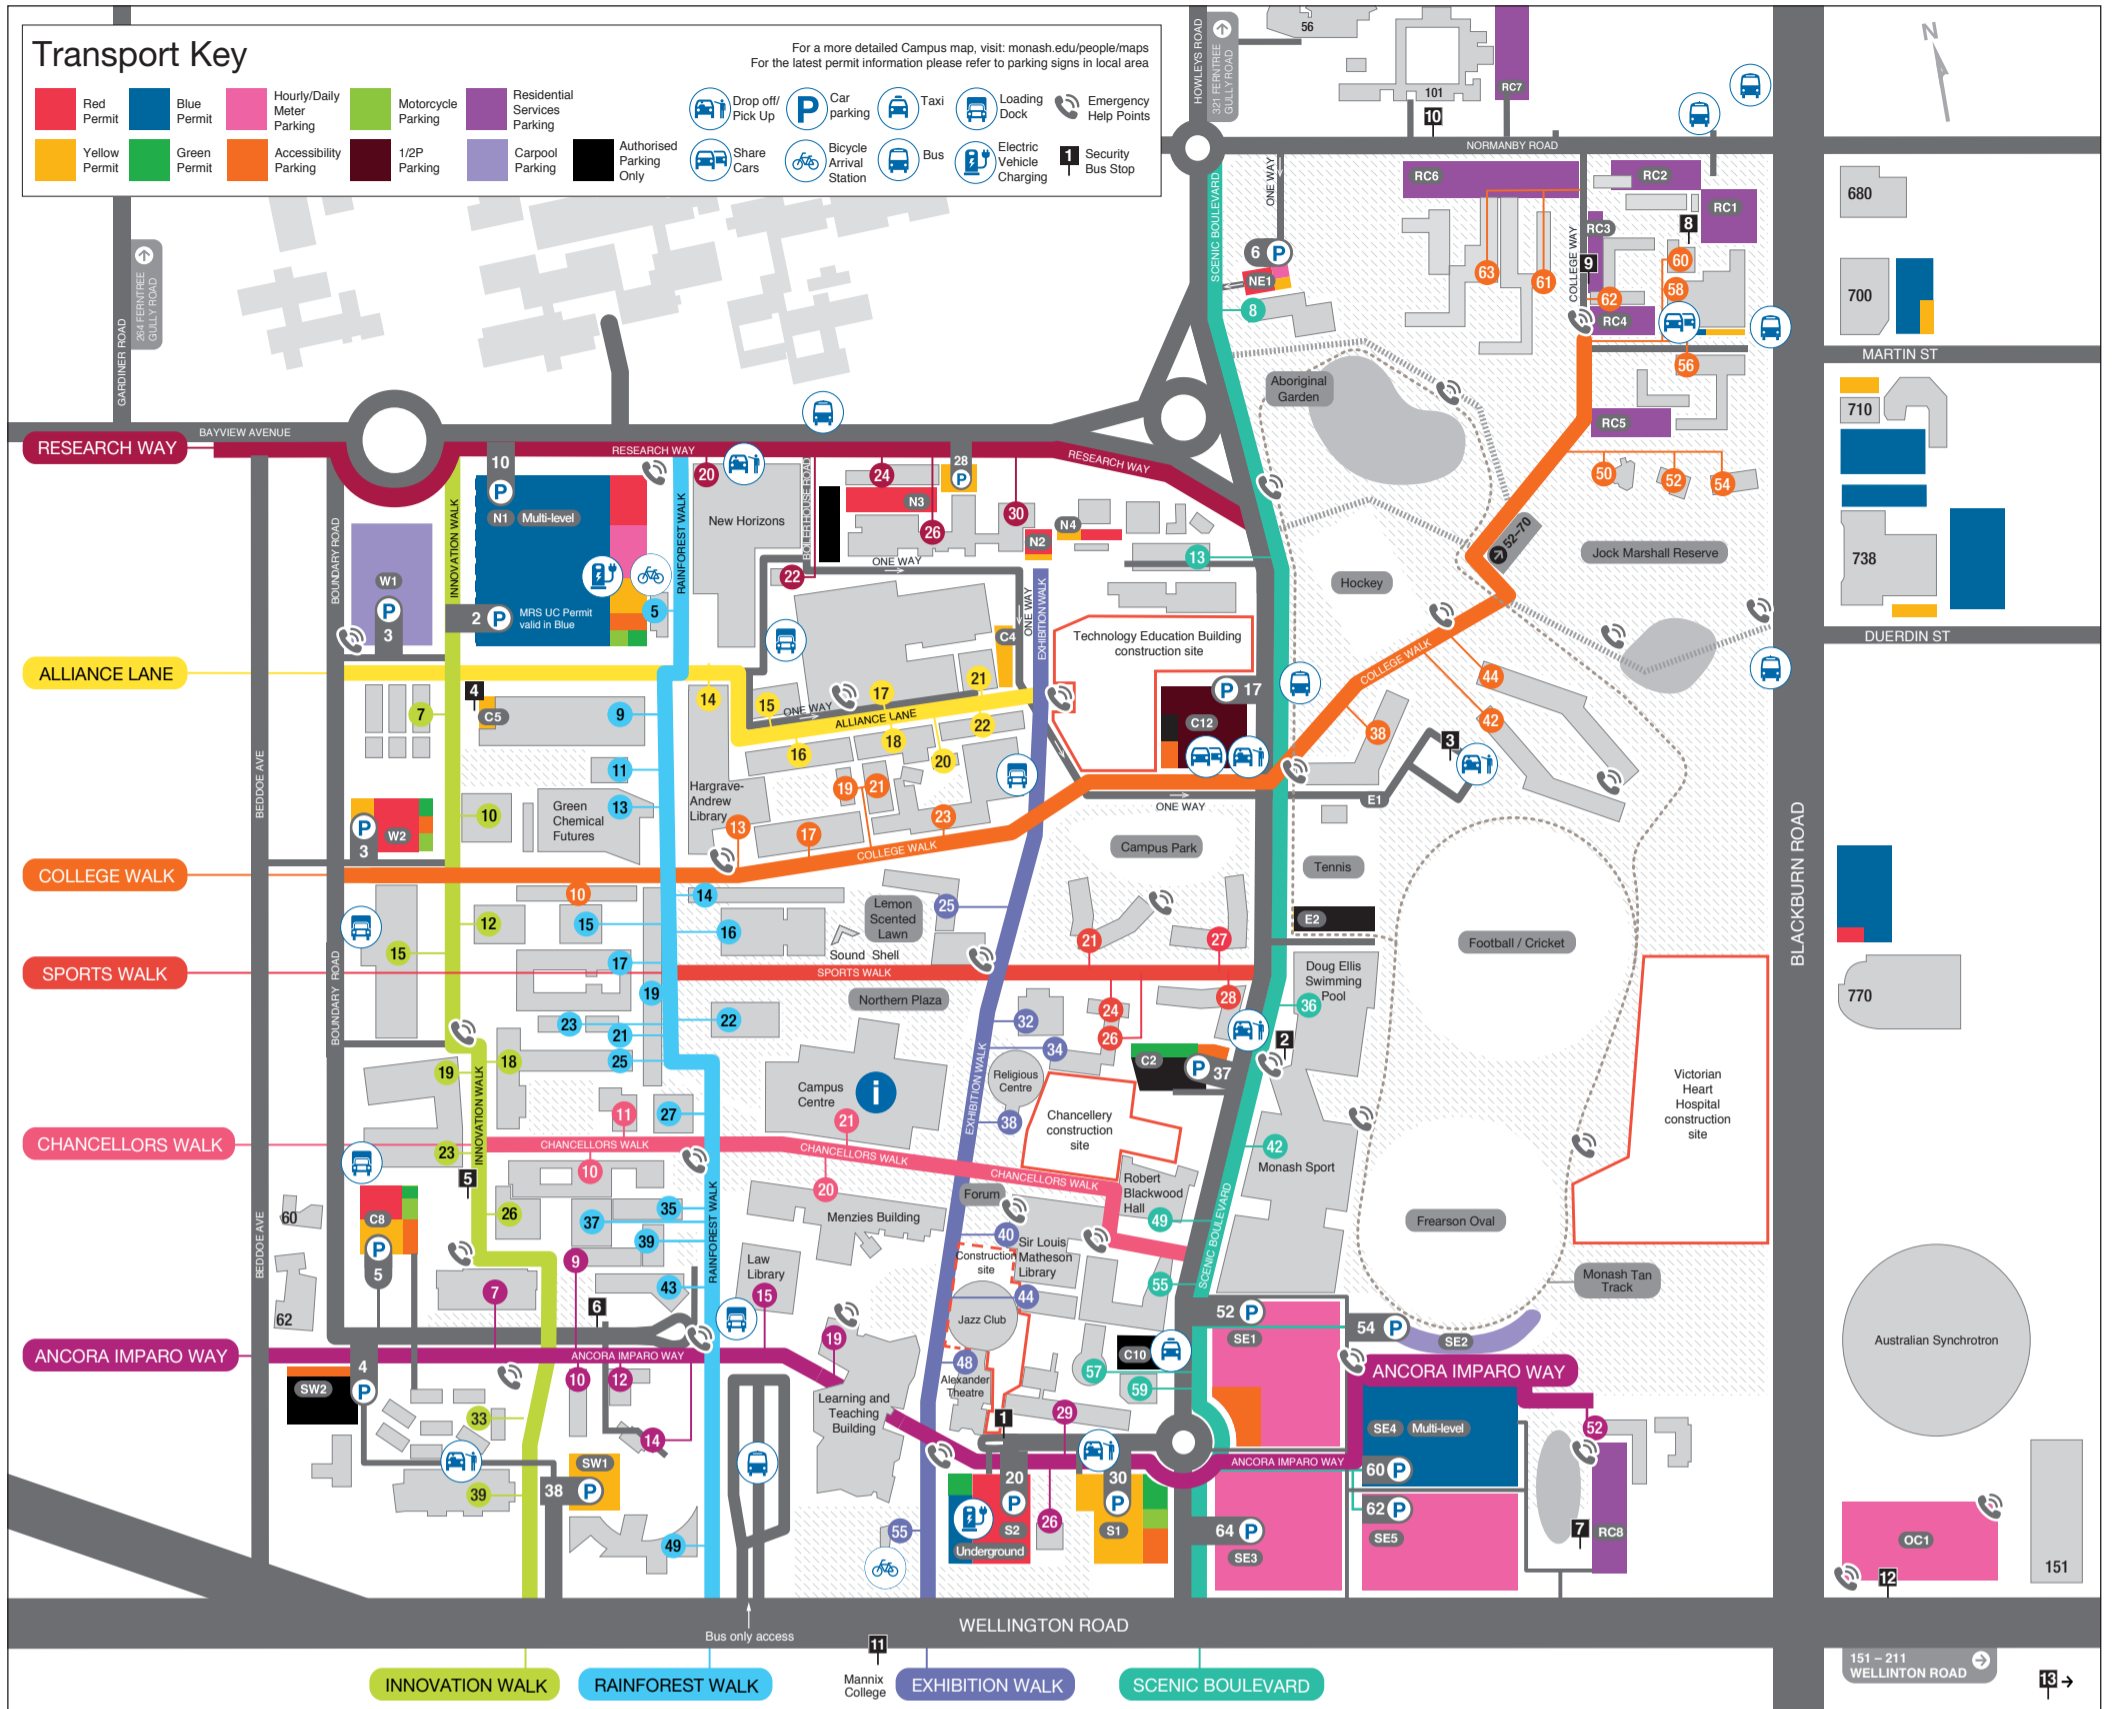

Monash University Clayton campus

Parking	Address	Building/Department Name	Address
North-West Car Parks enter via Forster Road, Gardiner Road and Bayview Avenue		Alexander Theatre, Sound Gallery and Jazz Club (7)	48 Exhibition Walk
North One Multi-level – Ground level (N1)	10 Research Way	Biorescience Processing Research Institute of Australia (BioPRIA) (59)	15 Alliance Lane
North One Multi-level – Upper levels (N1)	2 Innovation Walk	Biochemistry Laboratories (16)	11 Chancellors Walk
North Two (N2)	30 Research Way	Biological Sciences (18)	25 Rainforest Walk
North Three (N3)	28 Research Way	Biology (17)	18 Innovation Walk
West One (W1)	3 Alliance Lane	Biology – First Year (22)	23 Rainforest Walk
West Two (W2)	3 College Walk	Biomedical Learning and Teaching Building (93)	7 Ancora Imparo Way
South-West Car Parks		Boiler House (38)	22 Research Way
Central Eight (C8)	5 Ancora Imparo Way	Buildings and Property (40 & 56)	26 & 30 Research Way
South-west One (SW1)	38 Innovation Walk	Campus Centre (10)	21 Chancellors Walk
South-west Two (SW2)	4 Ancora Imparo Way	Central Science Block (19)	19 Rainforest Walk
North-East Car Parks enter via Howleys Road and Normanby Road		Chancellery C (3C)	34 Exhibition Walk
Central Five (C5)	4 Innovation Walk	Chancellery D (3D)	26 Sports Walk
Central Twelve (C12)	17 Scenic Boulevard	Chancellery E (3E)	24 Sports Walk
East One (E1)	Scenic Boulevard	Chemistry (23)	17 Rainforest Walk
East Two (E2)	Scenic Boulevard	Doug Ellis Swimming Pool (1B)	36 Scenic Boulevard
North Four (N4)	32 Research Way	Earth, Atmosphere & Environment (28)	9 Rainforest Walk
North-east One (NE1)	6 Scenic Boulevard	Education (6)	29 Ancora Imparo Way
North-east Two (NE2)	Residential Carpark 6	Engineering 31 (31)	17 College Walk
North-east Three (NE3)	Residential Carpark 7	Engineering 33 (33)	19 College Walk
North-east Four (NE4)	Residential Carpark 3	Engineering 35 (35)	16 Alliance Lane
North-east Five (NE5)	Residential Carpark 2	Engineering 36 (36)	18 Alliance Lane
North-east Six (NE6)	Residential Carpark 1	Engineering 36A (36A)	20 Alliance Lane
North-east Seven (NE7)	Residential Carpark 4	Engineering 37 (37)	17 Alliance Lane
North-east Eight (NE8)	Residential Carpark 5	Engineering 69 (69)	22 Alliance Lane
South-East Car Parks enter via Wellington Road		Engineering 72 (72)	14 Alliance Lane
South Two Underground (S2) (91)	20 Ancora Imparo Way	Engineering Examination Halls, EH1-EH4 (60)	23 College Walk
Central Two (C2)	37 Scenic Boulevard	Green Chemical Futures (86)	13 Rainforest Walk
South One (S1)	30 Ancora Imparo Way	Hargrave-Andrew Library (30)	13 College Walk
South-east One (SE1)	52 Scenic Boulevard	Information Technology (63)	25 Exhibition Walk
South-east Two (SE2)	54 Scenic Boulevard	Japanese Studies Centre (54)	12 Ancora Imparo Way
South-east Three (SE3)	64 Scenic Boulevard	Jock Marshall Reserve	
South-east Four Multi-level (SE4)	60 Scenic Boulevard	Education Centre (42C)	50 College Walk
South-east Five (SE5)	62 Scenic Boulevard	Jock Marshall Reserve	
South-east Six (SE6)	Residential Carpark 8	Environmental Laboratories (42)	52 College Walk
Off-Campus Car Parks		John Monash Science School (84)	39 Innovation Walk
Off-campus One (OC1)	Wellington Road/ Blackburn Road	Krongold Centre (5)	57 Scenic Boulevard
Drop-off/Pick-up Locations		Law Building and Library (12)	15 Ancora Imparo Way
North	outside 20 Research Way	Learning and Teaching Building (92)	19 Ancora Imparo Way
C12 car park	17 Scenic Boulevard	Library Information Services (67)	44 Exhibition Walk
E1 car park	outside 42 College Walk	Mathematics (28)	9 Rainforest Walk
East	Scenic Boulevard, outside 28 Sports Walk	Medicine A (13A)	37 Rainforest Walk
South	30 Ancora Imparo Way	Medicine B (13B)	39 Rainforest Walk
		Medicine C (13C)	10 Chancellors Walk
		Medicine D (13D)	35 Rainforest Walk
		Medicine E (13E)	9 Ancora Imparo Way
		Medicine F (13F)	26 Innovation Walk
		Medicine, Nursing and Health Sciences Faculty Teaching – MBBS (15)	27 Rainforest Walk
		Medicine, Nursing and Health Sciences Offices (64)	43 Rainforest Walk
		Melbourne Centre for Nanofabrication (222)	151 Wellington Road
		Menzies Building (11)	20 Chancellors Walk
		Microbiology & Biological Sciences (53)	12 Innovation Walk
		Monash Biomedical Imaging (220)	770 Blackburn Road
		Monash Centre for Electron Microscopy (81)	10 Innovation Walk
		Monash Children's Centre Co-op (162)	62 Beddoe Avenue
		Monash Club (50)	32 Exhibition Walk
		Monash College (73)	49 Rainforest Walk
		Monash College Learning Village (73P)	33 Innovation Walk
		Monash Community Family Co-operative (83)	56 Howleys Road
		Monash House (65)	14 Ancora Imparo Way
		Monash HR (including Staff Training) (226)	211 Wellington Road
		Monash Injury Research Institute (70)	21 Alliance Lane
		Monash Sport (1)	42 Scenic Boulevard
		Monash Sustainability Institute (74)	8 Scenic Boulevard
		Monash University Business Park (201)	680 Blackburn Road
		Monash University Business Park (202)	710 Blackburn Road
		Monash University Business Park (203)	700 Blackburn Road
		Monash University Business Park (205)	738 Blackburn Road
		Monash-Oakleigh Legal Service (160)	60 Beddoe Avenue
		MPavilion 2017 at Monash University (97)	26 Ancora Imparo Way
		New Horizons (82)	20 Research Way
		Old Science Laboratories (20)	22 Rainforest Walk
		Performing Arts (68)	55 Scenic Boulevard
		Physics (27)	10 College Walk
		Plant Sciences Complex (42A, 42B)	54 College Walk
		Religious Centre (9)	38 Exhibition Walk
		Robert Blackwood Hall (2)	49 Scenic Boulevard
		Science and Information Technology (26)	14 Rainforest Walk
		Science Instrumentation and Technology Development Platform (40)	
		Science Portables (79P)	26 Research Way
		Security & Traffic (61)	7 Innovation Walk
		Sir Louis Matheson Library (4)	59 Scenic Boulevard
		STRIP1 Monash Biotechnology (75)	40 Exhibition Walk
		STRIP2 School of Biomedical Sciences (76)	15 Innovation Walk
		STRIP3 School of Biomedical Sciences (77)	19 Innovation Walk
		Yarrowaya (58)	23 Innovation Walk
			10 Ancora Imparo Way
Major Lecture Theatres			
Biological Sciences S7–S8 (20)	21 Rainforest Walk	Engineering E1-E6 (32)	21 College Walk
Central One	25 Exhibition Walk	Humanities H1-H10	20 Chancellors Walk
		Learning and Teaching Building G31, G54, G81	15 Ancora Imparo Way
		Medicine M1	35 Rainforest Walk
		Medicine M2-M3	37 Rainforest Walk
		Science (North), S13-S15	11 Rainforest Walk
		Science (West), S5-S6	15 Rainforest Walk
		Science S1-S4, S9-S12, ST1-ST4, ST7	16 Rainforest Walk
		Sir Alexander Stewart Theatre	14 Alliance Lane
		South One	43 Rainforest Walk
Residences			
Briggs Hall (85B)	42 College Walk		
Campbell Hall (89)	21 Sports Walk		
Deakin Hall (48)	56 College Walk		
Farrer Hall (45)	62 College Walk		
Holman Hall (88)	27 Sports Walk		
Howitt Hall (46)	60 College Walk		
Jackomos Hall (85A)	44 College Walk		
Logan Hall (90)	28 Sports Walk		
Mannix College (218)	Wellington Road/Parker Street		
Monash Residential Services (MRS) (47)	58 College Walk		
Normanby House (52)	101 Normanby Road		
Richardson Hall (43)	63 College Walk		
Roberts Hall (44)	61 College Walk		
South East Flats (49)	52 Ancora Imparo Way		
Turner Hall (87)	38 College Walk		
Loading Docks			
Boundary Road	Corner Boundary Road and College Walk		
Boundary Road	Rear of 23 Innovation Walk		
Ancora Imparo Way	Rear of 15 Ancora Imparo Way		
Exhibition Walk	Exhibition Walk/ College Walk		
Boiler House Road	Boiler House Road		
Public Transport			
Bus Interchange	Ancora Imparo Way/ Rainforest Walk		
Bicycle Arrival Stations			
James Gormley (80A)	5 Rainforest Walk		
Southern Bicycle Arrival Station (91)	55 Exhibition Walk		
Share Cars			
Flexicar Bays RC4	58 College Walk		
RACV Car Share Bay	17 Scenic Boulevard		
Taxis			
Taxi Rank	outside 59 Scenic Boulevard		